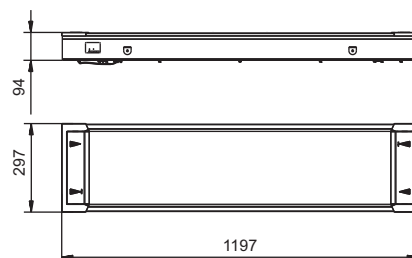

直下式出光方式,提高光的效率

Straight down type light, improving the luminous efficiency greatly.

带应急功能,电源正面更换,可以不拆灯更换电源

Emergency support, replace the power supply at front side without removing the whole light

瞬间启动,无眩光,无鸣音

Instant start, no glare, no beep

采用导光性能极佳的面板,使光线更加均匀

With excellent optical performance, the conductive panel creat more uniform light

显色指数高,能更加真实地显示物品和环境的真实色彩

High color rendering index, can truly reflect the real color of objects and the environment

应用领域 Application scope:

地铁 Underground 办公室 Office 商场 Shopping Center 医院 Hospital 学校 School
室内照明场所等 Indoor Lighting, etc

技术参数 Specification

IP40 环境温度 $-30^{\circ}\text{C}\sim+55^{\circ}\text{C}$ 环境湿度 $10\%\sim95\%$ 使用寿命 $\geq 30,000\text{H}$

产品型号	Model No.	EFG-MBD1230-43W02
额定功率	Rated power	55W
输入电压	Input voltage	AC100-240V
频率范围	Frequency range	50/60 Hz
功率因素	Power factor	≥ 0.9
色温 (K)	Color temperature (K)	2700—3800K 4000—5000K 5000—6500K
显色指数	Color rendering index	≥ 80
初始光通量 (lm)	Initial Luminous flux (lm)	2400-3000lm
净重 (kg)	Net weight (kg)	4.8
紧急功能	Emergent Function	应急功率: 14W 应急时间 > 1.5H Emergent Power: 14W Emergent Time Max 1.5H