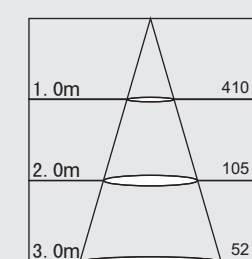

Light Distribution Curve

特殊的电路设计，确保每颗LED芯片独立工作，单颗LED损坏对整灯照明不会有任何影响

Special circuit design ensure that each LED can still work independently even if single LED is damaged

采用导光性能极佳的面板，使光线更加均匀

With excellent optical performance, the conductive panel creat more uniform light

显色指数高，能更加真实地显示物品和环境的真实色彩

High color rendering index, can truly reflect the real color of objects and the environment